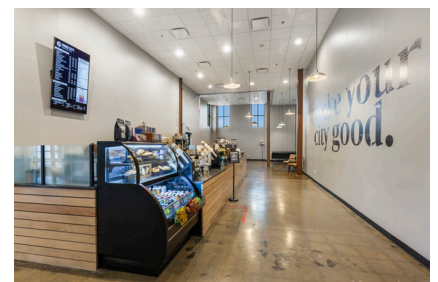

# GALLERY

### DESCRIPTION:

L-shaped gallery ideal for mid-sized events, parties, casual gatherings and more.

### ACCESS & AMENITIES:

- Dramatic, elongated space
- Easy access to front patio and foyer restrooms
- Adjacent with ingress/egress to the auditorium
- Large arched windows with natural lighting
- Includes arranged soft seating
- Good City Coffee located within the space