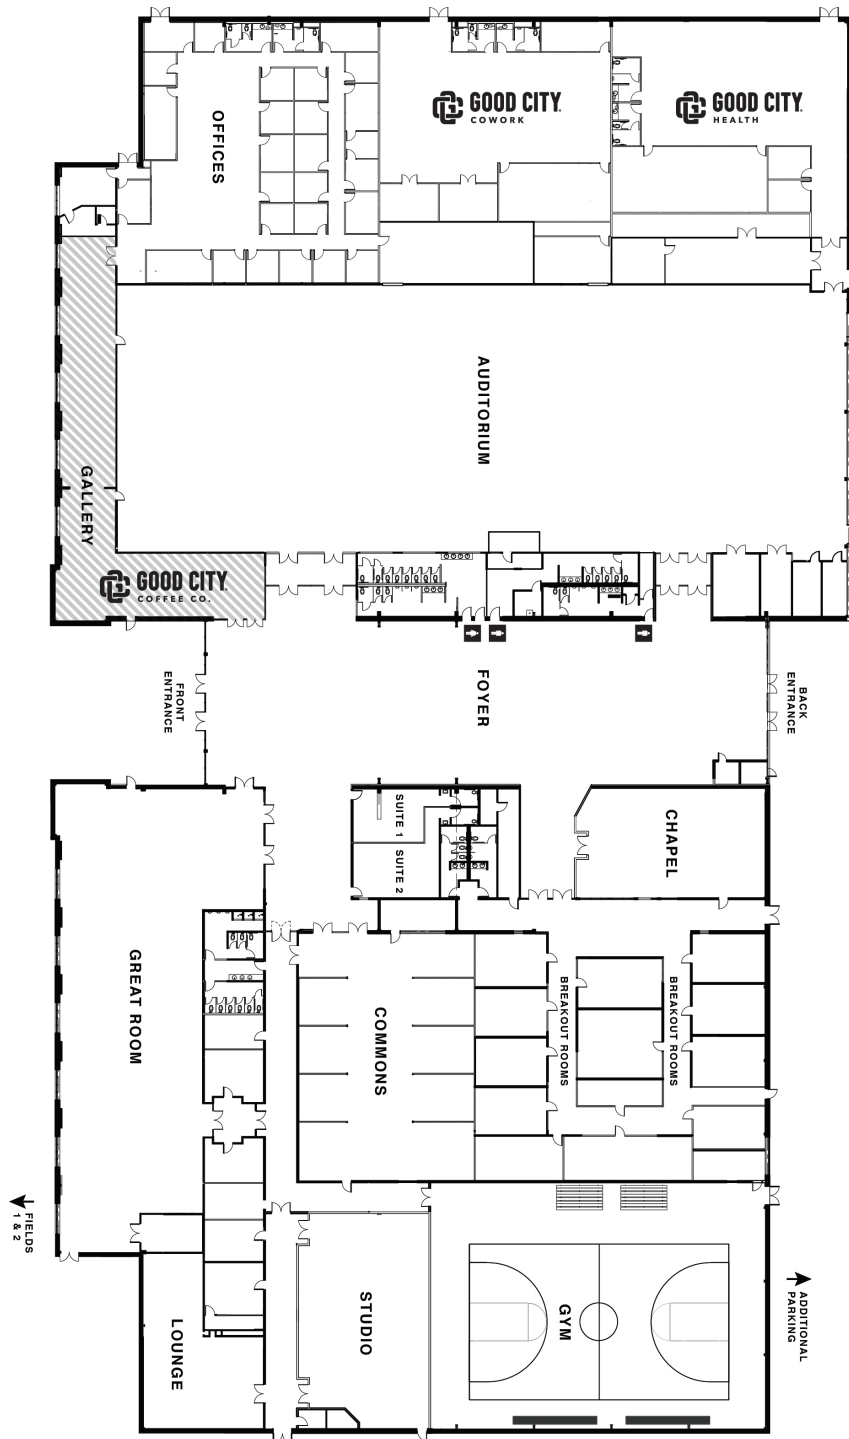

GALLERY

FLOOR PLAN

QUESTIONS? Email: info@602venue.com

602VENUE.COM // 602 Pruitt Rd, The Woodlands, TX 77380