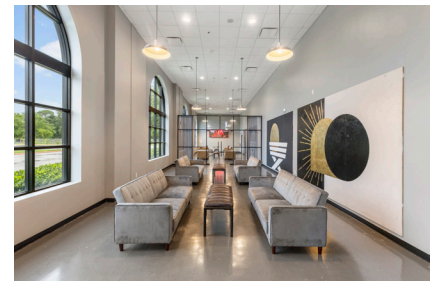

# GALLERY

### DESCRIPTION:

L-shaped gallery ideal for mid-sized events, parties, casual gatherings and more.

### ACCESS & AMENITIES:

- Dramatic, elongated space
- Easy access to front patio and foyer restrooms
- Adjacent with ingress/egress to the auditorium
- Large arched windows with natural lighting
- Includes arranged soft seating
- Good City Coffee located within the space