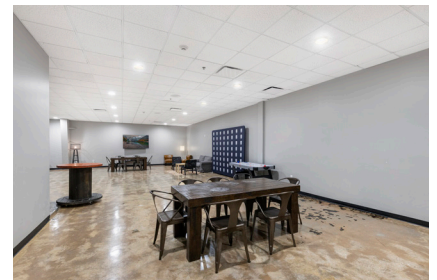

### DESCRIPTION:

Unique casual space ideal for mid-sized gatherings, meetings, staging areas, and more.

### CAPACITY: 80-150

- Theater seating: 150
- Banquet seating: 80
- Crescent seating: 40

### ACCESS & AMENITIES:

- Adjacent to the studio
- Includes arranged soft seating
- Quick side door ingress/egress
- Easy access to hallway restrooms

QUESTIONS? Email: [info@602venue.com](mailto:info@602venue.com)

# LOUNGE