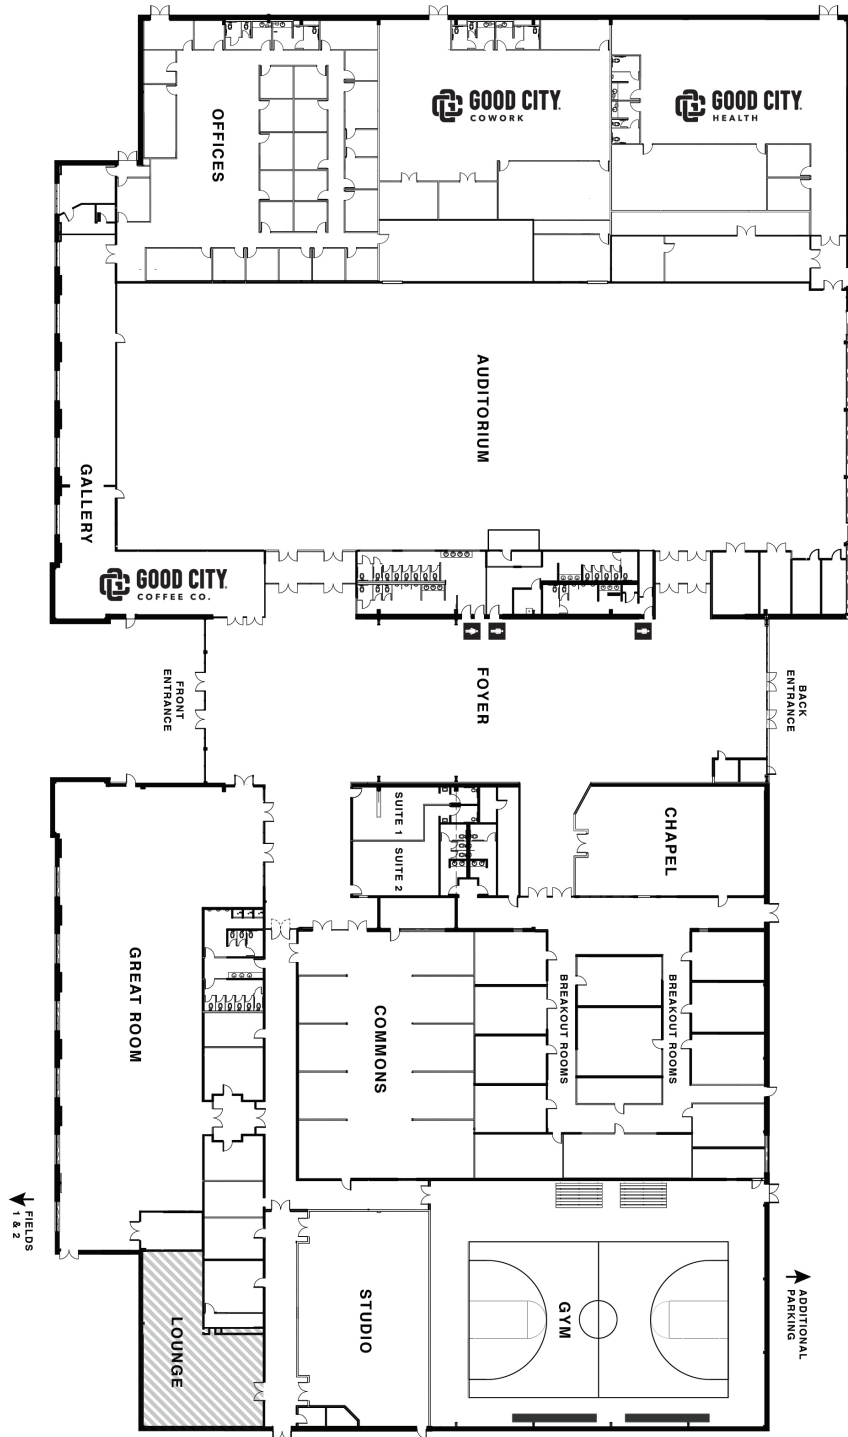

LOUNGE

FLOOR PLAN

QUESTIONS? Email: info@602venue.com

602VENUE.COM // 602 Pruitt Rd, The Woodlands, TX 77380