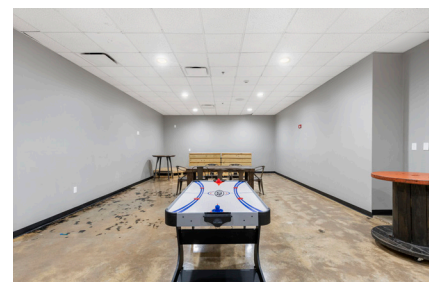

### DESCRIPTION:

Unique casual space ideal for mid-sized gatherings, meetings, staging areas, and more.

### CAPACITY: 80-150

- Theater seating: 150
- Banquet seating: 80
- Crescent seating: 40

### ACCESS & AMENITIES:

- Adjacent to the studio
- Includes arranged soft seating
- Quick side door ingress/egress
- Easy access to hallway restrooms

QUESTIONS? Email: [info@602venue.com](mailto:info@602venue.com)