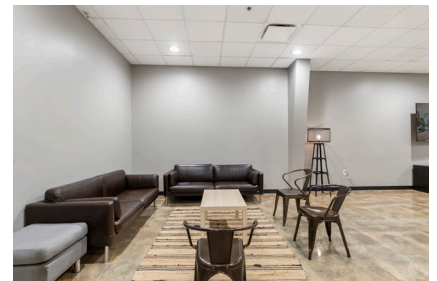

### DESCRIPTION:

Unique casual space ideal for mid-sized gatherings, meetings, staging areas, and more.

### CAPACITY: 80-150

- Theater seating: 150
- Banquet seating: 80
- Crescent seating: 40

### ACCESS & AMENITIES:

- Adjacent to the studio
- Includes arranged soft seating
- Quick side door ingress/egress
- Easy access to hallway restrooms

QUESTIONS? Email: [info@602venue.com](mailto:info@602venue.com)