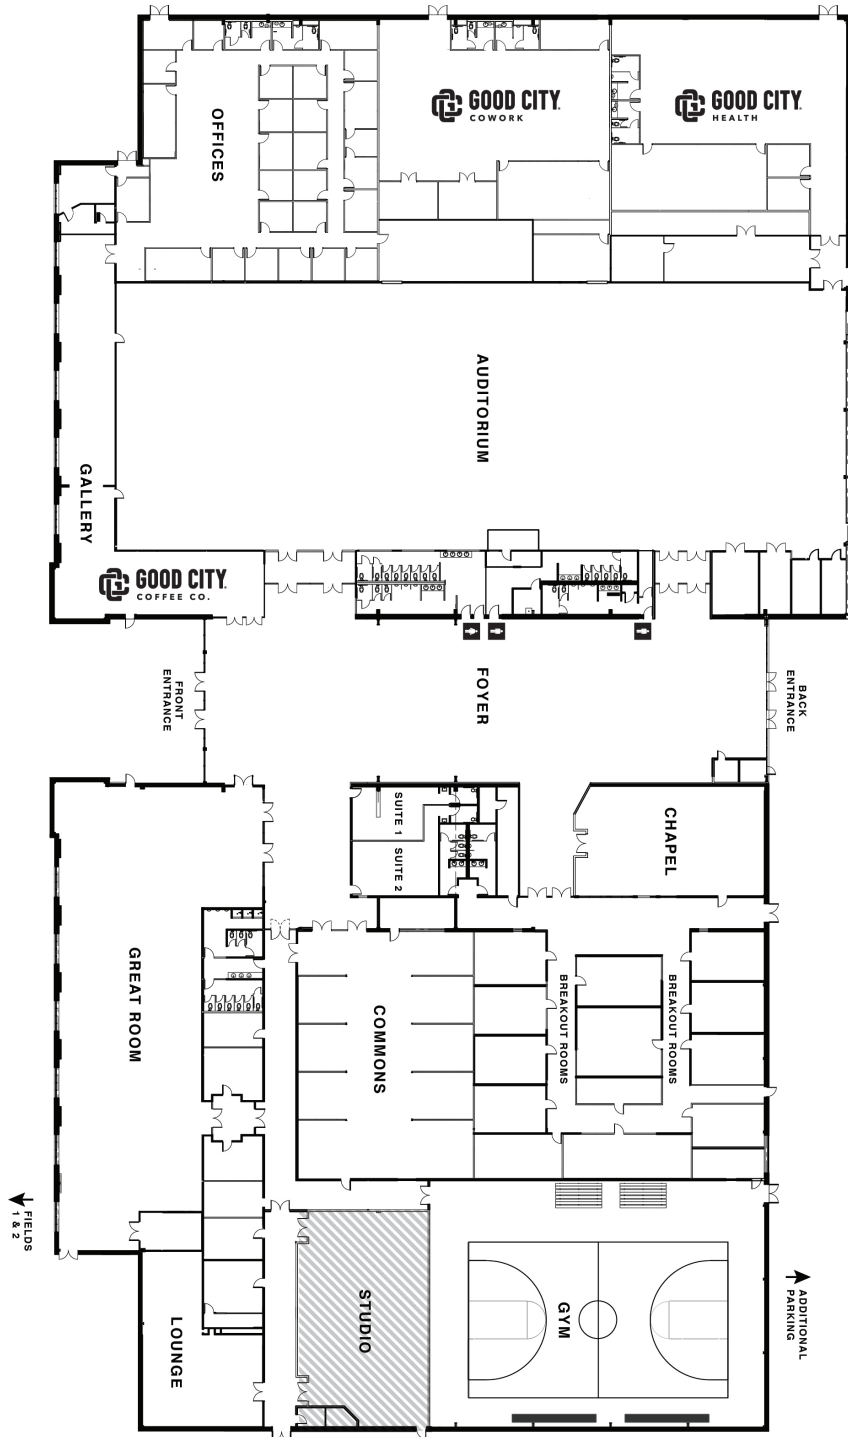

STUDIO

FLOOR PLAN

QUESTIONS? Email: info@602venue.com

602VENUE.COM // 602 Pruitt Rd, The Woodlands, TX 77380